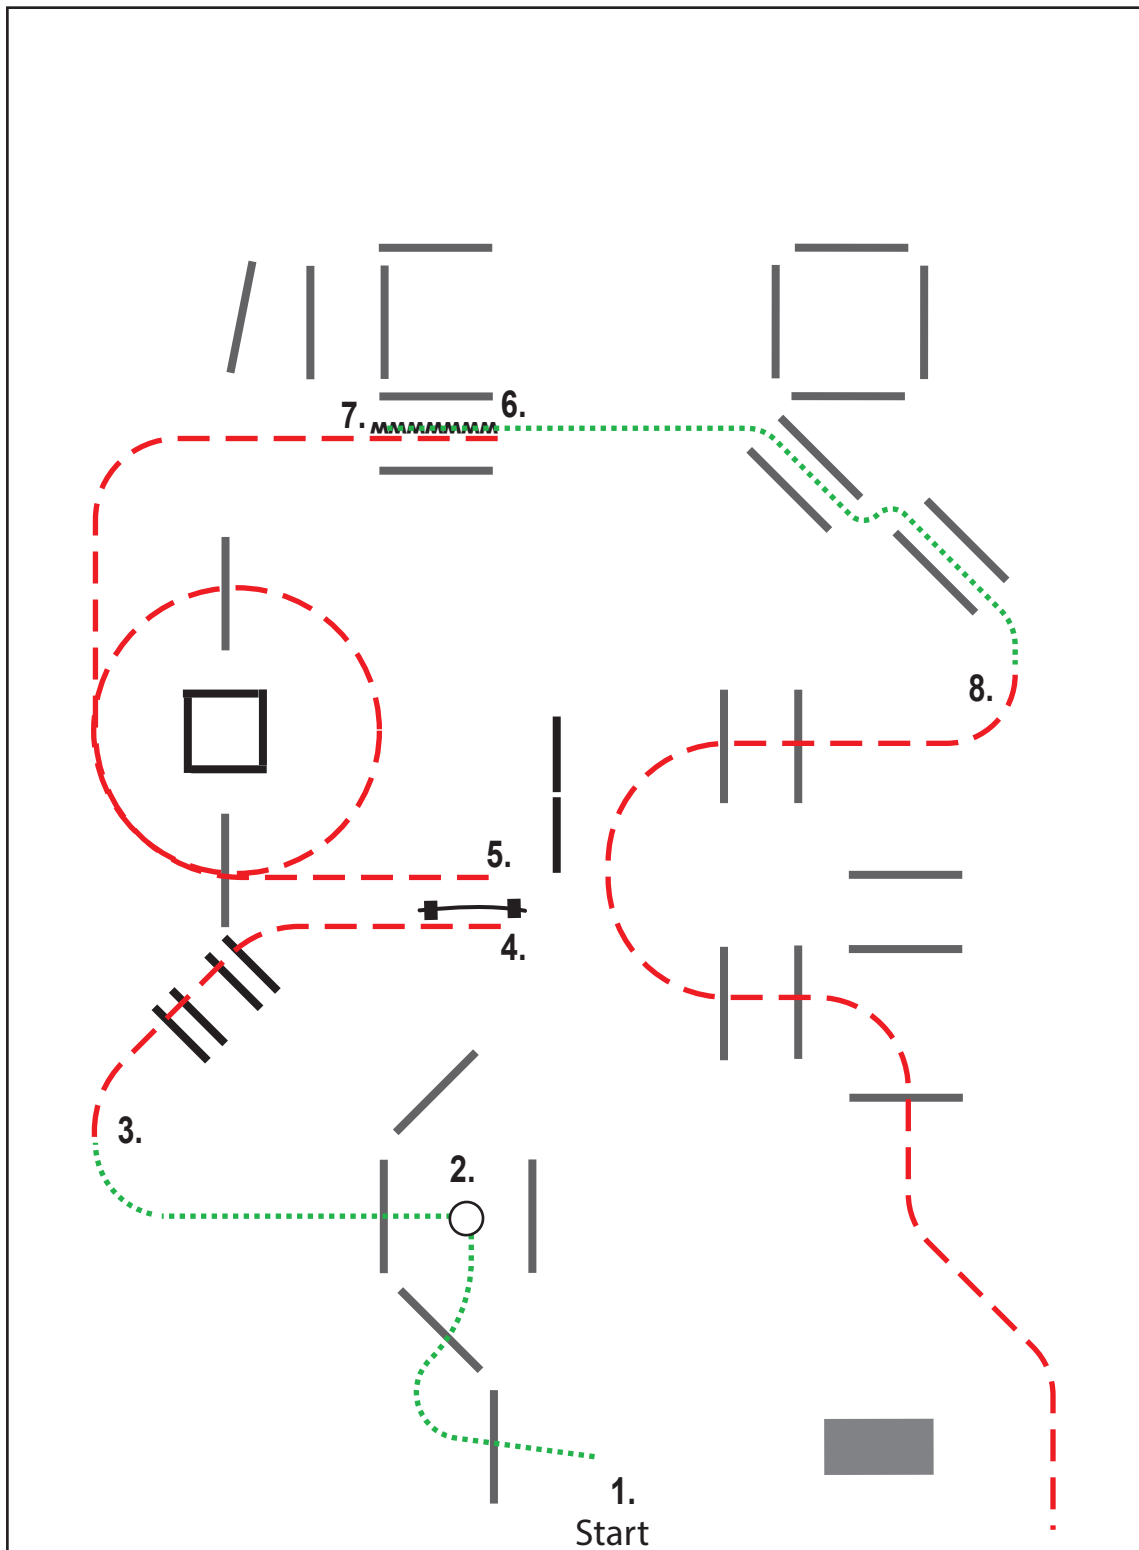

Riverside Masters & Champions by Konecranes kilpailuihin 20-21.7.2024  
 37 Three-Year-Old & Older In-Hand Trail Open / 38 SPB Three-Year-Old & Older In-Hand Trail Open  
 41 ALLBREED Open Trail In Hand Open

- |  |                              |
|--|------------------------------|
| 1. walk over pole into box             | 5. jog over poles into chute |
| 2. turn 270° right, walk out over pole | 6. back up                   |
| 3. jog over poles to gate              | 7. walk through poles        |
| 4. gate left hand                      | 8. jog over poles            |

walk	sidepass
jog	marker
lope	elevated
back up	gate

designed by Nina Zwölfer